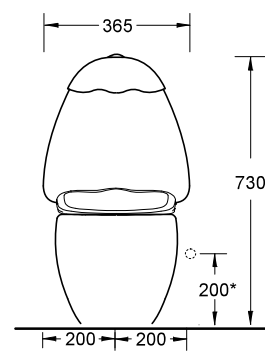

EGG Junior

CHILDRENS CLOSE COUPLED TOILET SUITE

COTTO

- Child friendly, fun egg-shaped vitreous china close coupled toilet suite
- Coloured ceramic cistern lid in - Green, Yellow, Pink, Blue or White
- Low seat height suitable for children up to 12yrs
- Bowl finished in HYGIENE glaze for easy cleaning
- Includes a child safe soft close, quick release toilet seat
- Right hand water inlet
- 4 Star dual flush efficiency
- Adjustable connector to achieve 90-160mm set out (X011H)
- Optional adjustable connector to achieve 160-200 mm set our (X011B)

Item	Description	Code
Toilet	Egg Close Coupled Pan	C67977
Cistern	Egg Cistern with no lid	C6262
Seat	Egg Soft Close Toilet Seat	JSEE202
Sewer	S Connector 90-160mm set out	X011H
Installation	Floor Fixing Kit	XTWP10
Installation	Instruction Sheet	✓

Optional

Sewer	S Connector 160-200mm set out	X011B
Anti Vandal Kit	Lid locking bridge + Button	XJ122A

When installed correctly, this Toilet Suite complies with AS1428.3 for age groups 'a' and 'b', within disability groups 'A' and 'S' and in reference to AS1428.1

Standard Fittings	
Inlet Valve	XJ100
Outlet Valve	XJ117
Button	XJ147
Cistern Collar	XC9374
Cistern Bolts	XC9375

Coloured Lid Options	
White Lid	XC7082W
Blue Lid	XC7082B
Yellow Lid	XC7082L
Pink Lid	XC7082R
Green Lid	XC7082K

* RECOMMENDED WATER INLET LOCATION

All dimensions are in millimetres and are subject to normal manufacturing variation of +/- 3mm on all surfaces. As product development is ongoing BPA reserves the right to vary specifications without notice.
Bathroom Products Australia P/L AEN 87 079 297 617

Tel: 1300 717 717
Fax: 1300 746 480
www.johnsonsuise.com.au
R1.6