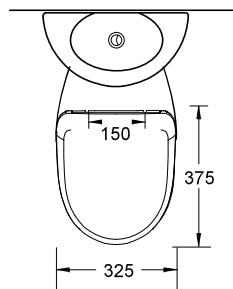

EGG Junior

CHILDRENS CLOSE COUPLED TOILET SUITE

COTTO

- Child friendly, fun egg-shaped vitreous china close coupled toilet suite
- Coloured ceramic cistern lid in - Green, Yellow, Pink, Blue or White
- Low seat height suitable for children up to 12yrs
- Bowl finished in HYGIENE glaze for easy cleaning
- Includes a child safe soft close, quick release toilet seat
- Right hand water inlet
- 4 Star dual flush efficiency
- Adjustable connector to achieve 90-160mm set out (X011H)
- Optional adjustable connector to achieve 160-200 mm set our (X011B)

Item	Description	Code
Toilet	Egg Close Coupled Pan	C67977
Cistern	Egg Cistern with no lid	C6262
Seat	Egg Soft Close Toilet Seat	JSEE202
Sewer	S Connector 90-160mm set out	X011H
Installation	Floor Fixing Kit	XTWP10
Installation	Instruction Sheet	✓

Optional

Sewer	S Connector 160-200mm set out	X011B
Anti Vandal Kit	Lid locking bridge + Button	XJ122A

When installed correctly, this Toilet Suite complies with AS1428.3 for age groups 'a' and 'b', within disability groups 'A' and 'S' and in reference to AS1428.1

Standard Fittings	
Inlet Valve	XJ100
Outlet Valve	XJ117
Button	XJ147
Cistern Collar	XC9374
Cistern Bolts	XC9375

Coloured Lid Options	
White Lid	XC7082W
Blue Lid	XC7082B
Yellow Lid	XC7082L
Pink Lid	XC7082R
Green Lid	XC7082K

* RECOMMENDED WATER INLET LOCATION

All dimensions are in millimetres and are subject to normal manufacturing variation of +/- 3mm on all surfaces. As product development is ongoing BPA reserves the right to vary specifications without notice.
Bathroom Products Australia P/L AEN 87 079 297 617

Tel: 1300 717 717
Fax: 1300 746 480
www.johnsonsuise.com.au
R1.6