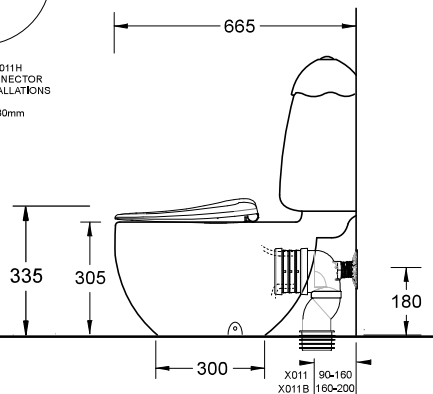

Standard Fittings	
Inlet Valve	XJ100
Outlet Valve	XJ117
Button	XJ147
Cistern Collar	XC9374
Cistern Bolts	XC9375

Coloured Lid Options	
White Lid	XC7082W
Blue Lid	XC7082B
Yellow Lid	XC7082L
Pink Lid	XC7082R
Green Lid	XC7082K